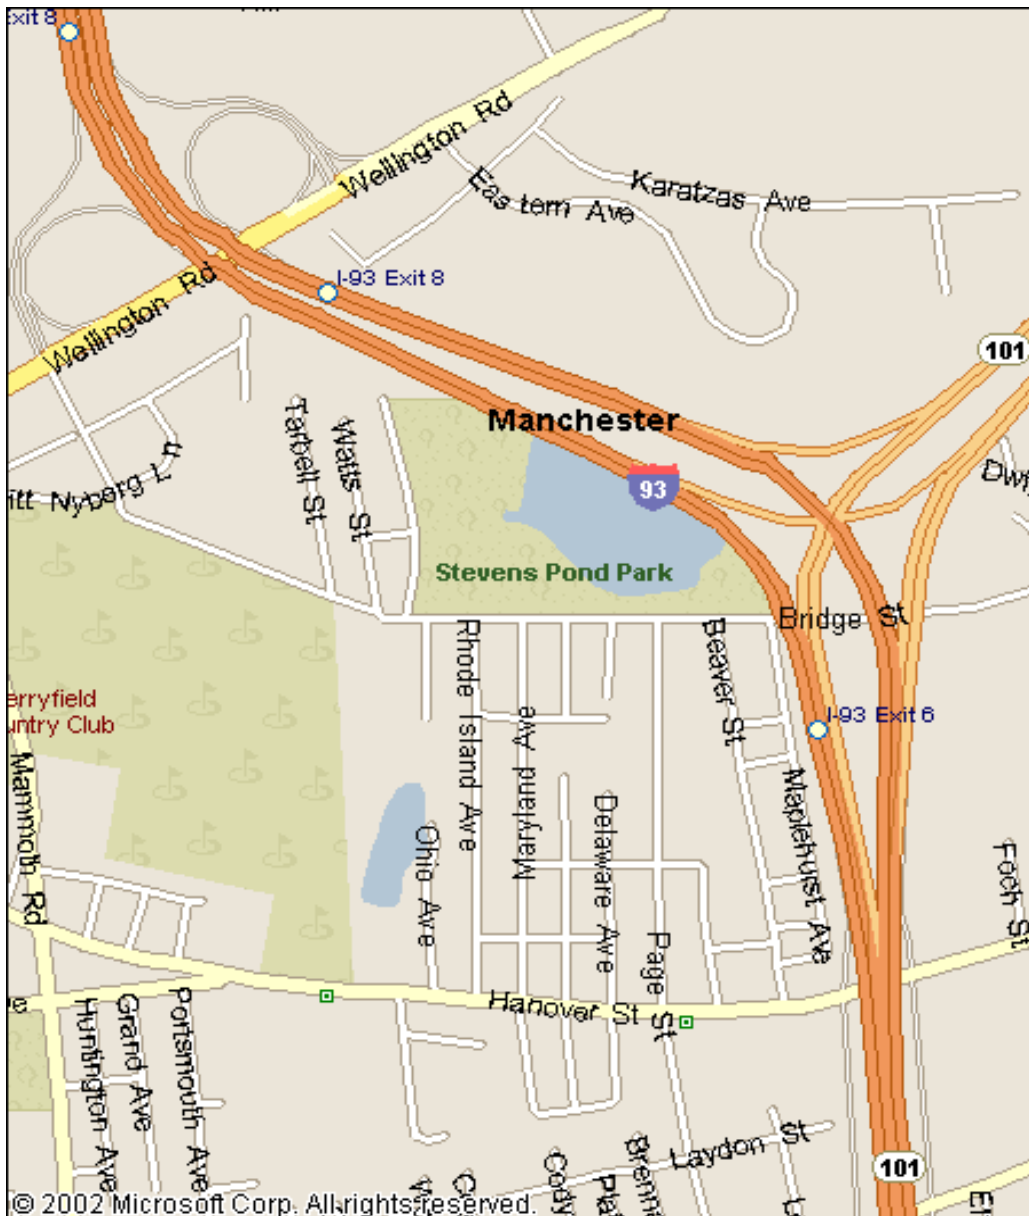

There is a sign at the corner of Robinson Road and Bridge Street that reads:

Stevens Pond Park
Tom Padden Field
Manchester East Soccer
League/Manchester Girls Softball League

There is a parking lot on the right hand side and the fields are on the right. The Senior Field is the one in the middle right after the softball field.

From the South

1. Take Mammoth Road (Rt. 28A) heading north to Bridge Street.
2. Turn right onto Bridge Street.
3. Go to the first set of lights and turn right (this is still Bridge Street).
4. Follow Bridge Street for ½ mile past the Precious Blood Monistary (on the left) and Derryfield Golf Course (on the right) to Robinson Road on the left.
5. Turn left onto Robinson Road.

Directions to MESL Fields

From the West

1. Take Bridge Street heading east to Mammoth Road.
2. Continue on Bridge Street crossing over Mammoth Road to the first set of lights.
3. Turn right at the lights (this is still Bridge Street).
4. Follow Bridge Street for ½ mile past the Precious Blood Monistary (on the left) and Derryfield Golf Course (on the right) to Robinson Road on the left.
5. Turn left onto Robinson Road.